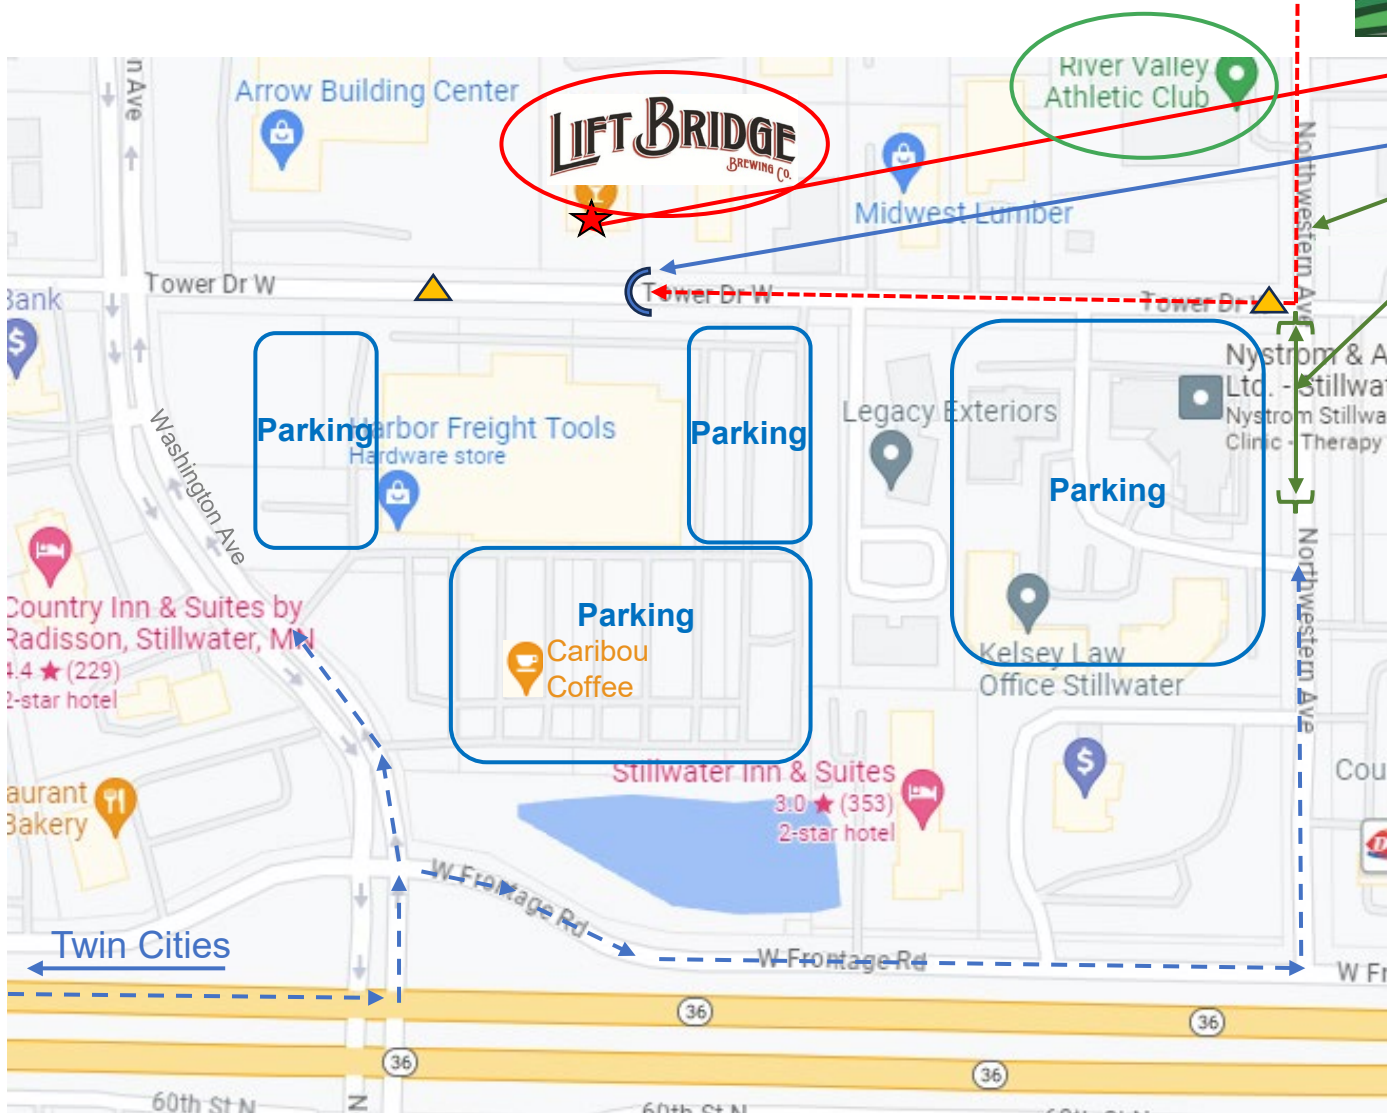

Lift Bridge Road Race – Packet Pickup and Race Day Area

- ★ Packet Pickup
- ☺ Finish Line
- ★ 10 Mile Start (walkable)
- ★ Bus Loading for 10K/5K
- Route to finish – all runners
- ▲ Tower Drive closed on race day
- Access to area parking from Washington Ave. and via W Frontage Rd to Northwestern Ave.
- Recommended Parking
- After-race showers available