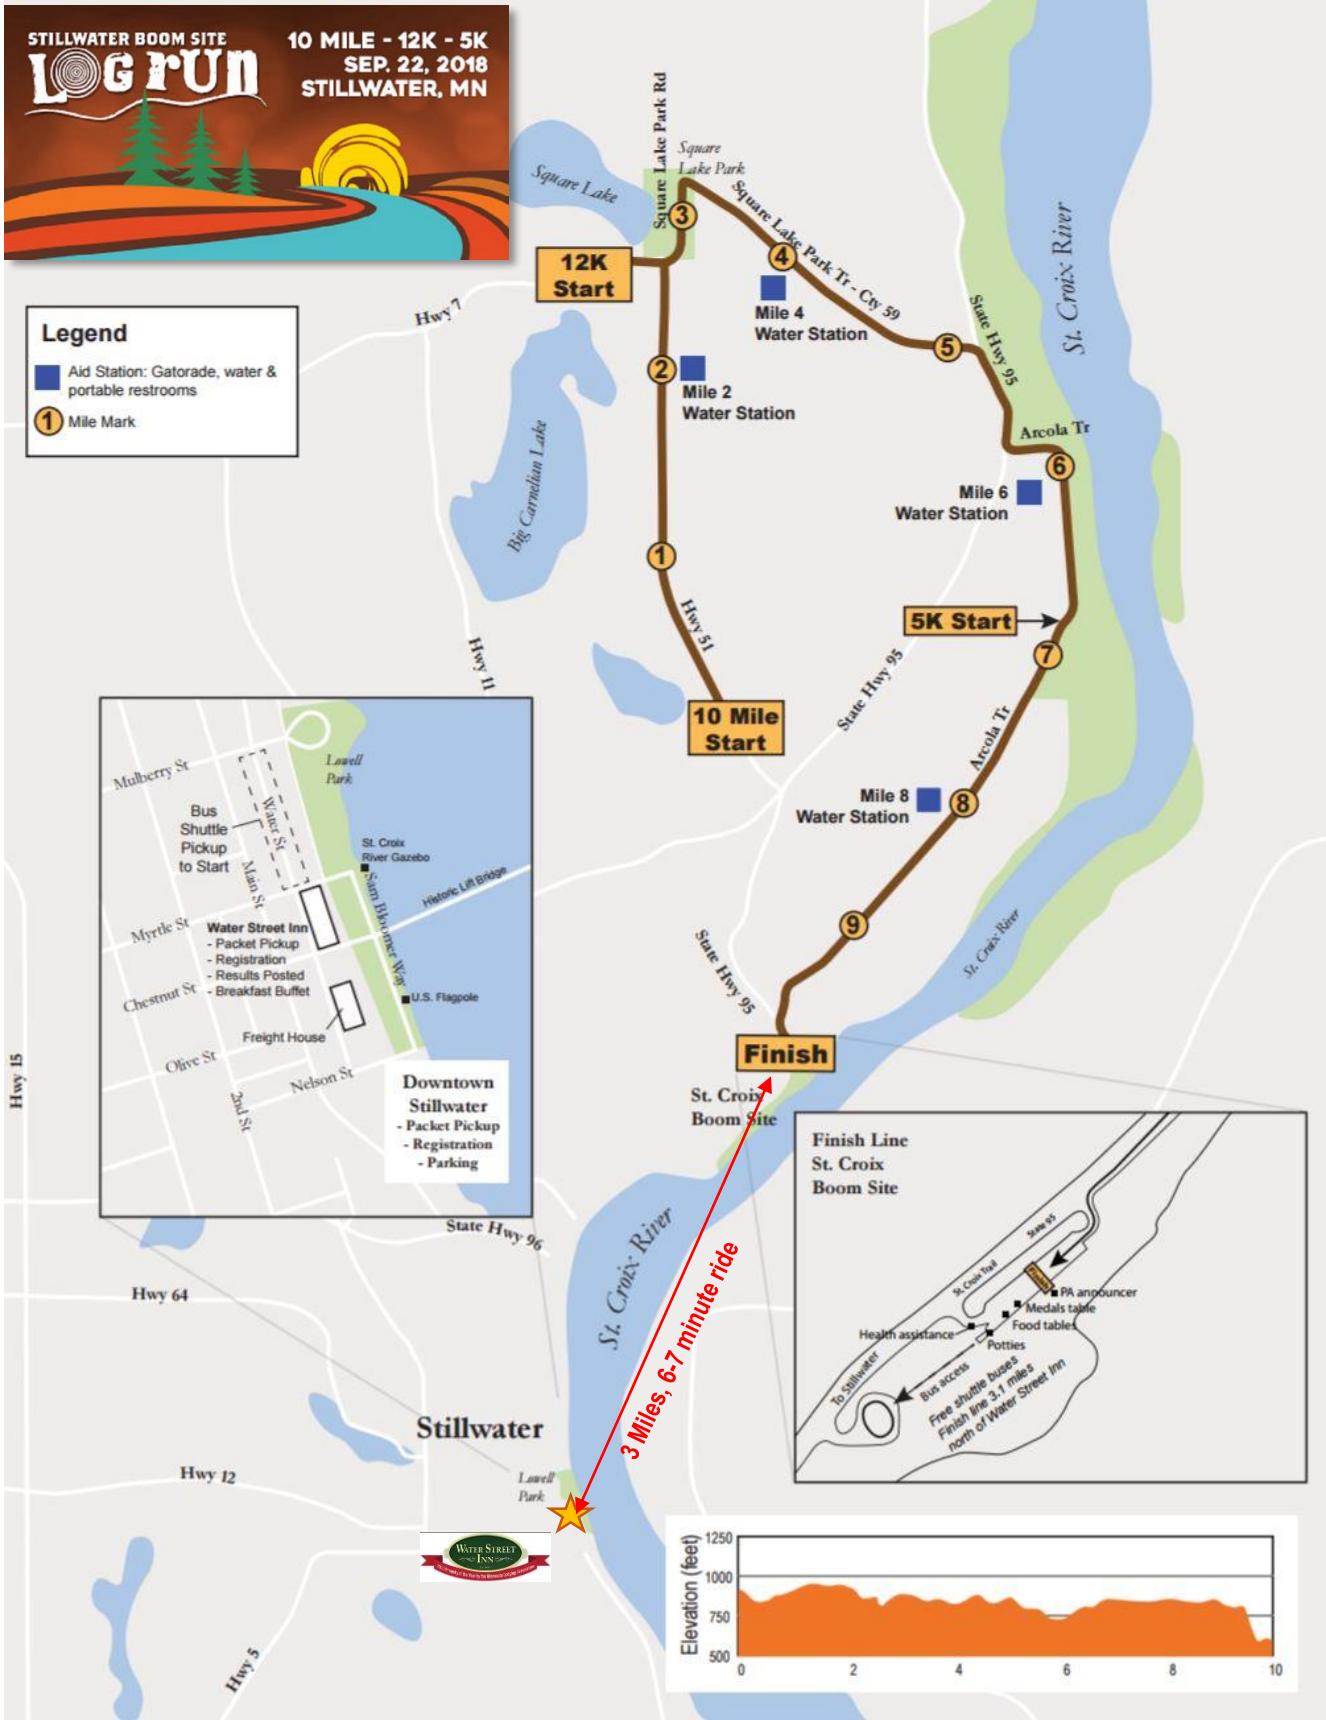

**Legend**

- Aid Station: Gatorade, water & portable restrooms
- Mile Mark

**Downtown Stillwater**

- Packet Pickup
- Registration
- Results Posted
- Breakfast Buffet

**Water Street Inn**

- Packet Pickup
- Registration
- Results Posted
- Breakfast Buffet

**Bus Shuttle Pickup to Start**

**Freight House**

**St. Croix Boom Site**

- Packet Pickup
- Registration
- Parking

**Finish Line St. Croix Boom Site**

- PA announcer
- Medals table
- Food table
- Potties
- Health assistance
- Bus access
- Free shuttle buses
- Finish line 3.1 miles north of Water Street Inn

**3 Miles, 6-7 minute ride**